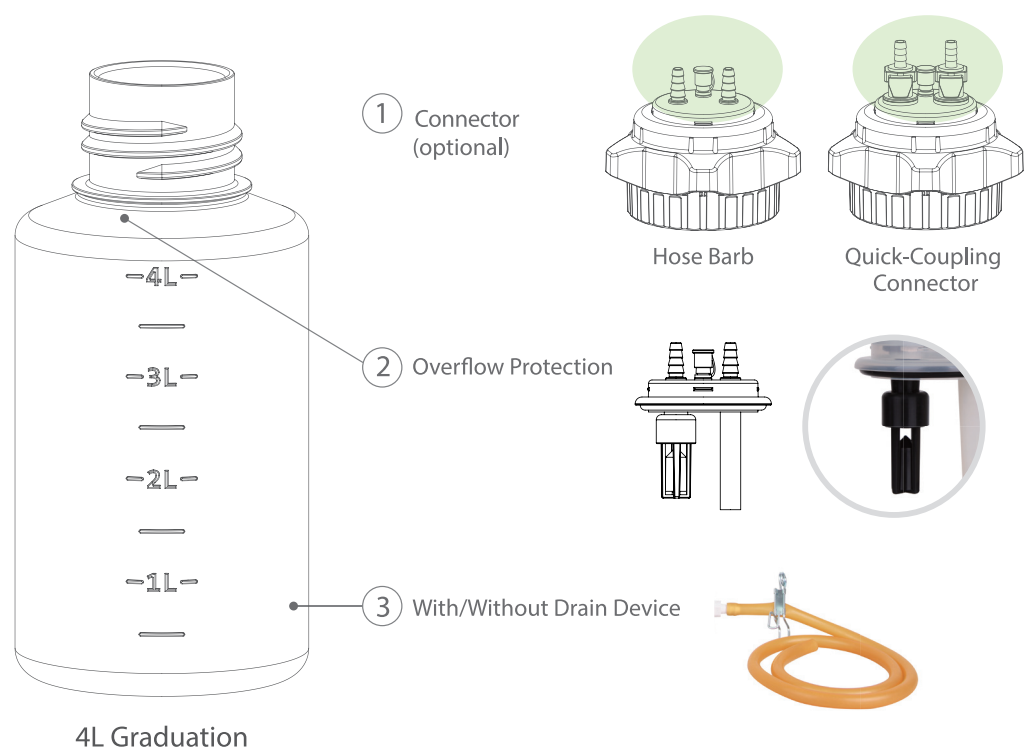

Suction Accessories

PP Heavy-Duty Vacuum Bottle

Specification	4000 ml, PP vacuum bottle	4000 ml, PP vacuum bottle with drain	4000 ml, PP vacuum bottle with quick-coupling connector
---------------	---------------------------	--------------------------------------	---

Catalog number	197200-47	197200-48	197200-53
Connector	Hose barb	Hose barb	Quick-coupling connector
Graduated increment	500 ml	500 ml	500 ml
Overow protection	Yes	Yes	Yes
Hose barb	ID4 ~ ID8	ID4 ~ ID8	ID6
Drain device	-	Yes	-
Autoclavable	Yes	Yes	Yes