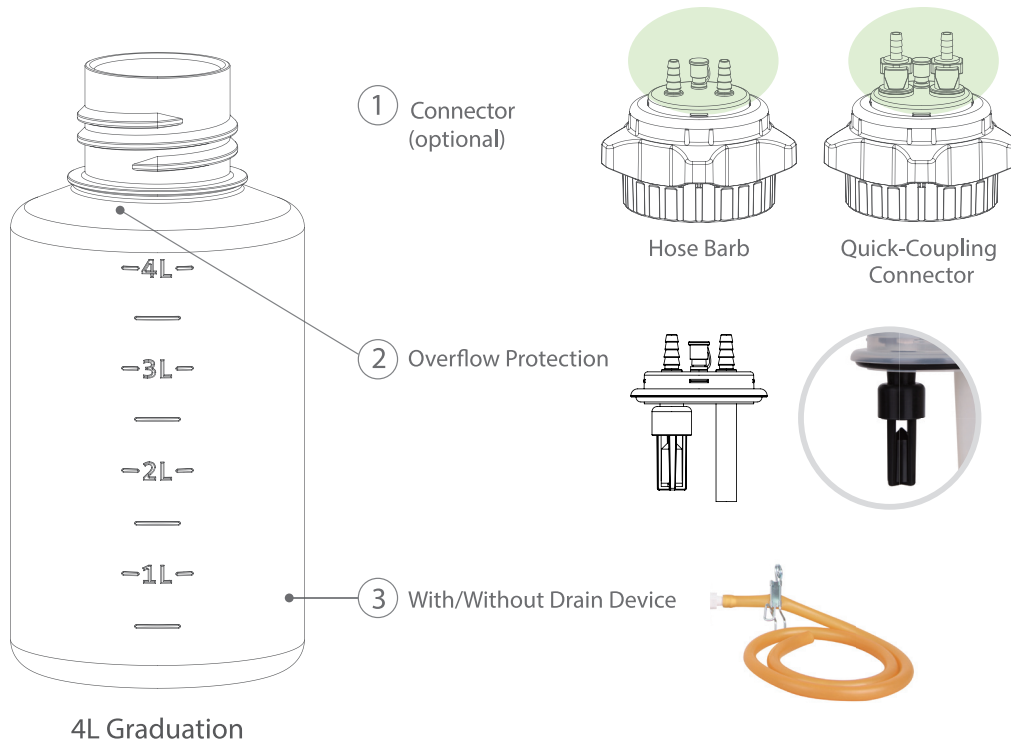

Suction Accessories

PP Heavy-Duty Vacuum Bottle

Specification	PP vacuum bottle, 4000 mL	PP vacuum bottle with drain, 4000 mL	PP vacuum bottle with quick-coupling connector, 4000 mL
---------------	---------------------------	--------------------------------------	---

Catalog number	197200-47	197200-48	197200-53
Connector	Hose barb	Hose barb	Quick-coupling connector
Graduated increment	500 mL	500 mL	500 mL
Overow protection	Yes	Yes	Yes
Hose barb	ID4 ~ ID8	ID4 ~ ID8	ID6
Drain device	-	Yes	-
Autoclavable	Yes	Yes	Yes